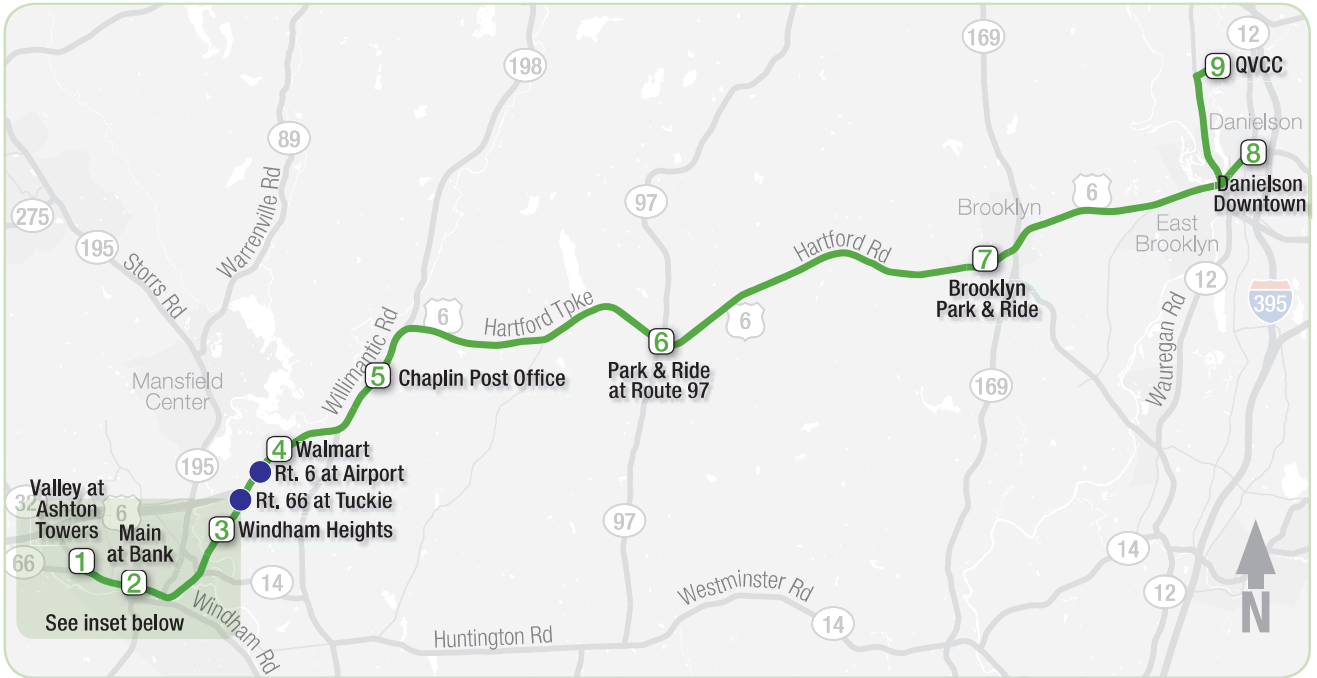

# 993 Willimantic to Danielson – Commuter Route

# 993 Willimantic to Danielson – Commuter Route

Weekdays

Eastbound	1	Valley St at Ashton Towers	7:45 AM	3:45 PM	Eastbound
	2	Main St at Bank St	7:50 AM	3:50 PM	
	3	Windham Heights	7:53 AM	3:53 PM	
	4	N. Windham Walmart	7:58 AM	3:58 PM	
	5	Chaplin Post Office	8:03 AM	4:03 PM	
	6	Park & Ride at Route 97	8:09 AM	4:09 PM	
	7	Brooklyn Park & Ride	8:16 AM	4:16 PM	
	8	Danielson Downtown	8:30 AM	4:30 PM	
	9	QVCC	8:38 AM	4:38 PM	
Westbound	7	Brooklyn Park & Ride	8:51 AM	4:51 PM	Westbound
	6	Park & Ride at Route 97	8:58 AM	4:58 PM	
	5	Chaplin Post Office	9:04 AM	5:04 PM	
	4	N. Windham Walmart	9:09 AM	5:09 PM	
	3	Windham Heights	9:14 AM	5:14 PM	
	2	Main St at Bank St	9:20 AM	5:20 PM	
	1	Valley St at Ashton Towers	9:25 AM	5:25 PM	

## Useful notes about service

- This route provides easy connections to various locations including:
  - Quinebaug Valley Community College (QVCC) in Danielson
  - Courthouse in Danielson
  - Correctional Facility in Brooklyn
  - Department of Motor Vehicles in Willimantic
  - Social Security Office in Willimantic
- Connections to NECTD buses in Danielson
- Unfortunately bicycles cannot be taken on this route

## Notas útiles sobre el servicio

- Esta ruta provee conexiones fáciles a varias localidades incluyendo:
  - Quinebaug Valley Community College (QVCC) en Danielson
  - Palacio de Justicia en Danielson
  - Instalación Correccional en Brooklyn
  - Departamento de Vehículos Motorizados en Willimantic
  - Oficina de Seguridad Social en Willimantic
- Conexiones a autobuses NECTD en Danielson
- Desafortunadamente, no pueden llevar bicicletas en esta ruta