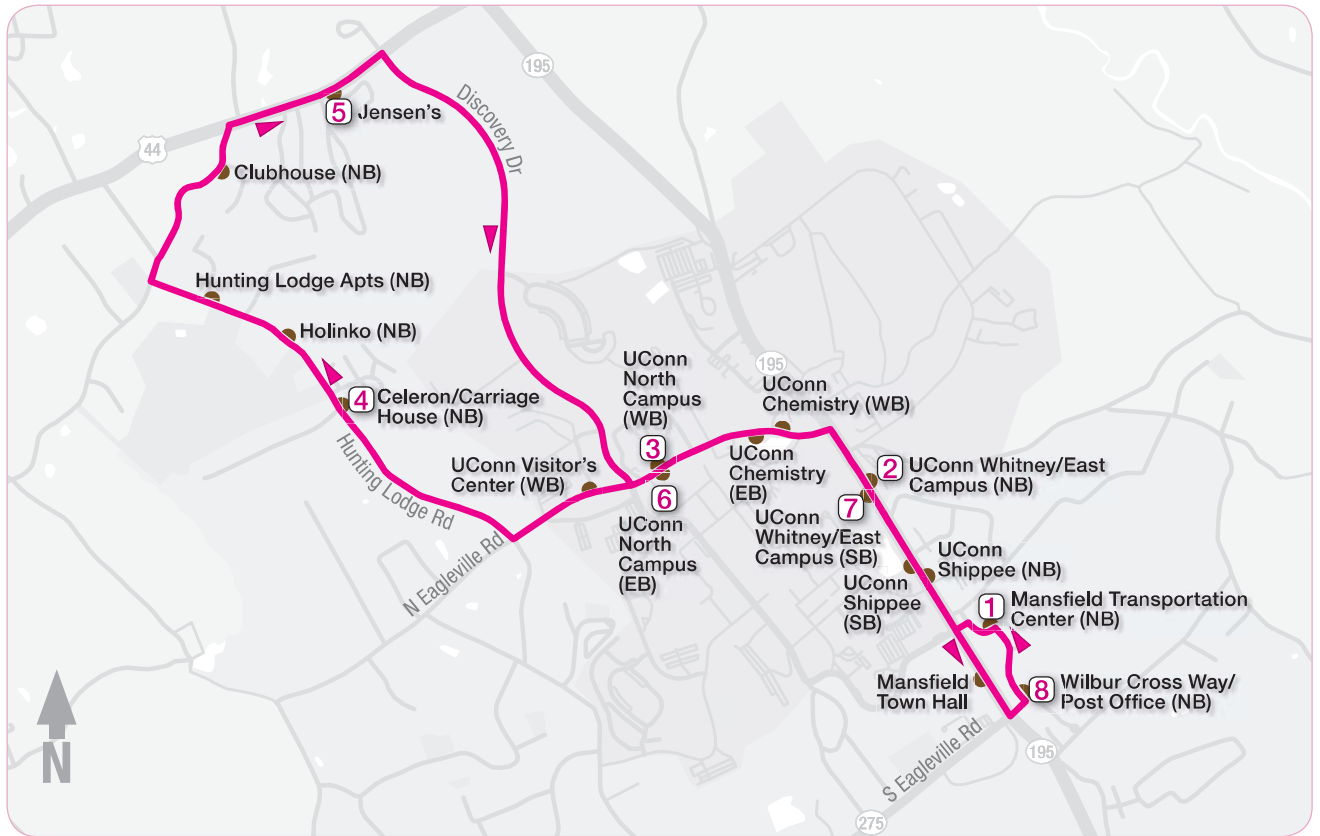

675 Hunting Lodge – Local Route

Operates

- Weekdays only – Monday thru Friday
- The full schedule only runs during the UConn Fall and Spring Semesters. Service outside of the Fall and Spring Semesters will be run as funding allows. For running times at other times, please check the WRTD website.
- Does not operate on the following holidays: New Year's Day, Memorial Day, Independence Day, Labor Day, Thanksgiving and Christmas Day

The last 3 trips of the night only run Monday through Thursdays

Connecting Services / Servicios de conexión

Storrs-Willimantic Local Route
UConn HuskyGo Shuttle Routes

CT Transit 913 Storrs-Hartford Express Service
Peter Pan Bus Service