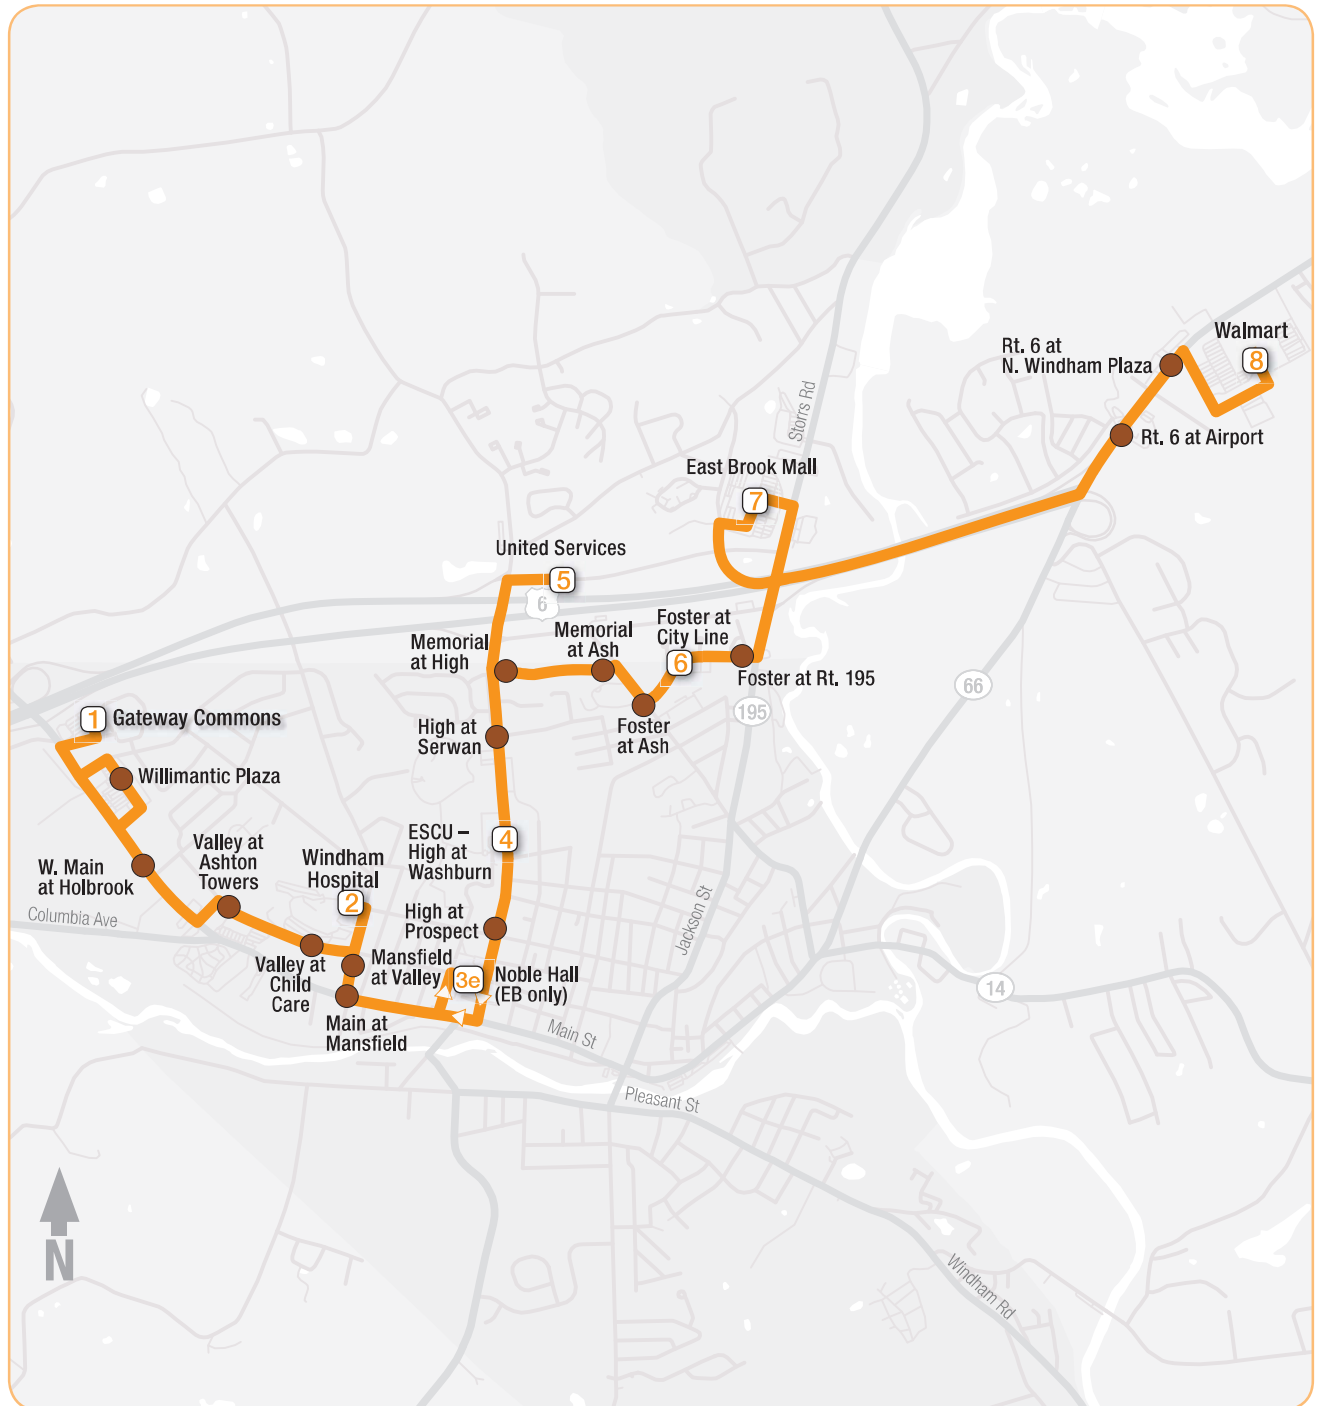

672 Willimantic Central – Local Route

672 Willimantic Central – Local Route

Monday thru Saturday

| | | | | | | | |
|-----------|----|-----------------------------|---------|----------|---------|---------|-----------|
| Eastbound | 1 | Gateway Commons (Depart) | 8:32 AM | 11:02 AM | 1:32 PM | 4:02 PM | Eastbound |
| | 2 | Windham Hospital | 8:37 AM | 11:07 AM | 1:37 PM | 4:07 PM | |
| | 3e | Noble Hall (Eastbound only) | 8:40 AM | 11:10 AM | 1:40 PM | 4:10 PM | |
| | 4 | ECSU High St at Washburn St | 8:43 AM | 11:13 AM | 1:43 PM | 4:13 PM | |
| | 5 | United Services | 8:46 AM | 11:16 AM | 1:46 PM | 4:16 PM | |
| | 6 | Foster Drive at City Line | 8:50 AM | 11:20 AM | 1:50 PM | 4:20 PM | |
| | 7 | Eastbrook Mall | 8:55 AM | 11:25 AM | 1:55 PM | 4:25 PM | |
| | 8 | Walmart (Arrive) | 9:02 AM | 11:32 AM | 2:02 PM | 4:32 PM | |
| Westbound | 8 | Walmart (Depart) | 9:10 AM | 11:40 AM | 2:10 PM | 4:40 PM | Westbound |
| | 7 | East Brook Mall | 9:16 AM | 11:46 AM | 2:16 PM | 4:46 PM | |
| | 6 | Foster Drive at City Line | 9:21 AM | 11:51 AM | 2:21 PM | 4:51 PM | |
| | 5 | United Services | 9:24 AM | 11:54 AM | 2:24 PM | 4:54 PM | |
| | 4 | ECSU High St at Washburn St | 9:27 AM | 11:57 AM | 2:27 PM | 4:57 PM | |
| | 2 | Windham Hospital | 9:33 AM | 12:03 PM | 2:33 PM | 5:03 PM | |
| | 1 | Gateway Commons (Arrive) | 9:39 AM | 12:09 PM | 2:39 PM | 5:09 PM | |

- During the day one bus provides service that alternates between this route and the City Bus Heights route. The buses change routes at Gateway Commons. Riders can move between the two routes at Gateway Commons which is the end of the line.
- Bicycles can be taken on the buses that serve this route.

Connecting Services / Servicios de conexión

Willimantic East (Route 66) Route
Storrs-Willimantic Route
Willimantic-Danielson Route

Willimantic-Norwich (Route 32) Route
CT Transit 918 Willimantic-Hartford Express Service