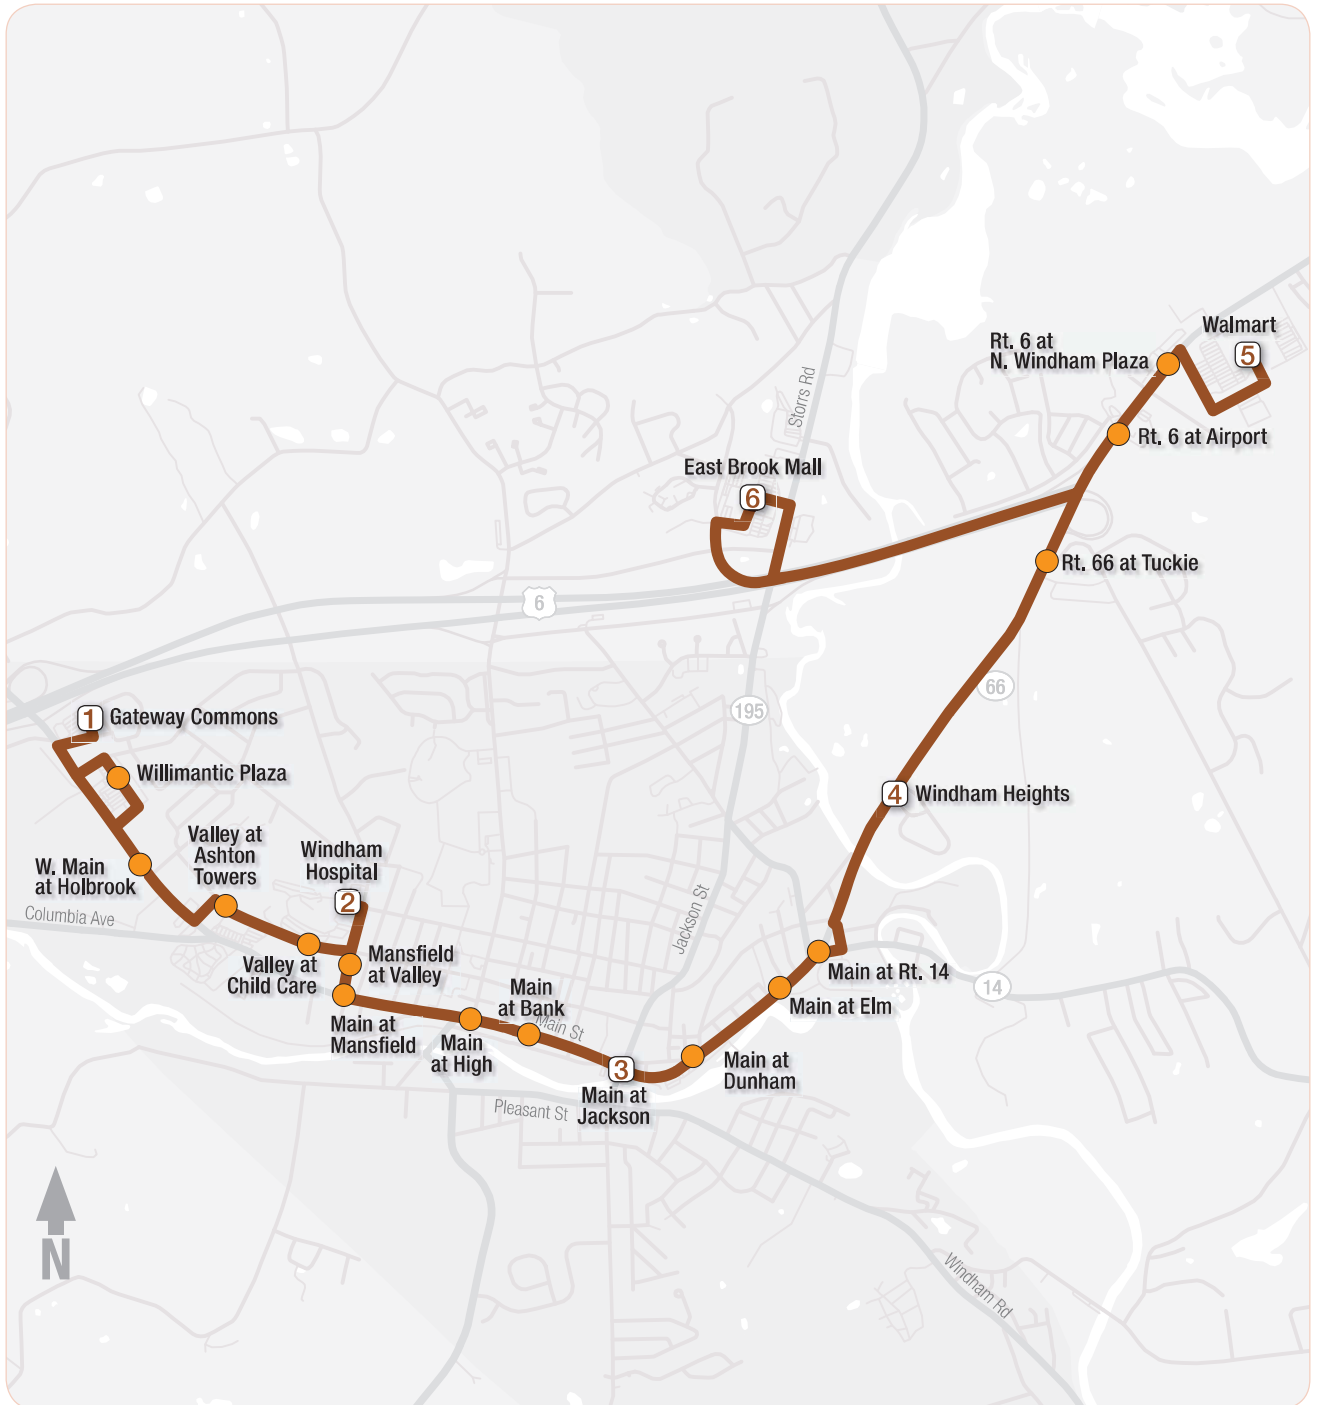

# 671 Willimantic East (Route 66) – Local Route

# 671 Willimantic East (Route 66) – Local Route

Monday thru Saturday

Eastbound	1	Gateway Commons (Depart)	6:00 AM	7:15 AM	9:45 AM	12:15 PM	2:45 PM	5:15 PM	6:30 PM	Eastbound
	2	Windham Hospital	6:06 AM	7:21 AM	9:51 AM	12:21 PM	2:51 PM	5:21 PM	6:36 PM	
	3	Main St at Jackson St	6:12 AM	7:27 AM	9:57 AM	12:27 PM	2:57 PM	5:27 PM	6:42 PM	
	4	Windham Heights	6:19 AM	7:34 AM	10:04 AM	12:34 PM	3:04 PM	5:34 PM	6:49 PM	
	5	Walmart (Arrive)	6:24 AM	7:39 AM	10:09 AM	12:39 PM	3:09 PM	5:39 PM	6:54 PM	
Westbound	5	Walmart (Depart)	6:36 AM	7:51 AM	10:21 AM	12:51 PM	3:21 PM	5:51 PM	7:06 PM	Westbound
	6	East Brook Mall	6:42 AM	7:57 AM	10:27 AM	12:57 PM	3:27 PM	5:57 PM	7:12 PM	
	4	Windham Heights	6:49 AM	8:04 AM	10:34 AM	1:04 PM	3:34 PM	6:04 PM	7:19 PM	
	3	Main St at Jackson St	6:56 AM	8:11 AM	10:41 AM	1:11 PM	3:41 PM	6:11 PM	7:26 PM	
	2	Windham Hospital	7:02 AM	8:17 AM	10:47 AM	1:17 PM	3:47 PM	6:17 PM	7:32 PM	
	1	Gateway Commons (Arrive)	7:09 AM	8:24 AM	10:54 AM	1:24 PM	3:54 PM	6:24 PM	7:39 PM	

## Useful notes about service

- During the day one bus provides service that alternates between this route and the City Bus Central route. The buses change routes at Gateway Commons. You can move between the two routes at Gateway Commons which is the end of the line.
- Bicycles can be taken on the buses that serve this route.

### Connecting Services / Servicios de conexión

Willimantic Central Route  
Storrs-Willimantic Route  
Willimantic-Danielson Route

Willimantic-Norwich (Route 32) Route  
CT Transit 918 Willimantic-Hartford Express Service