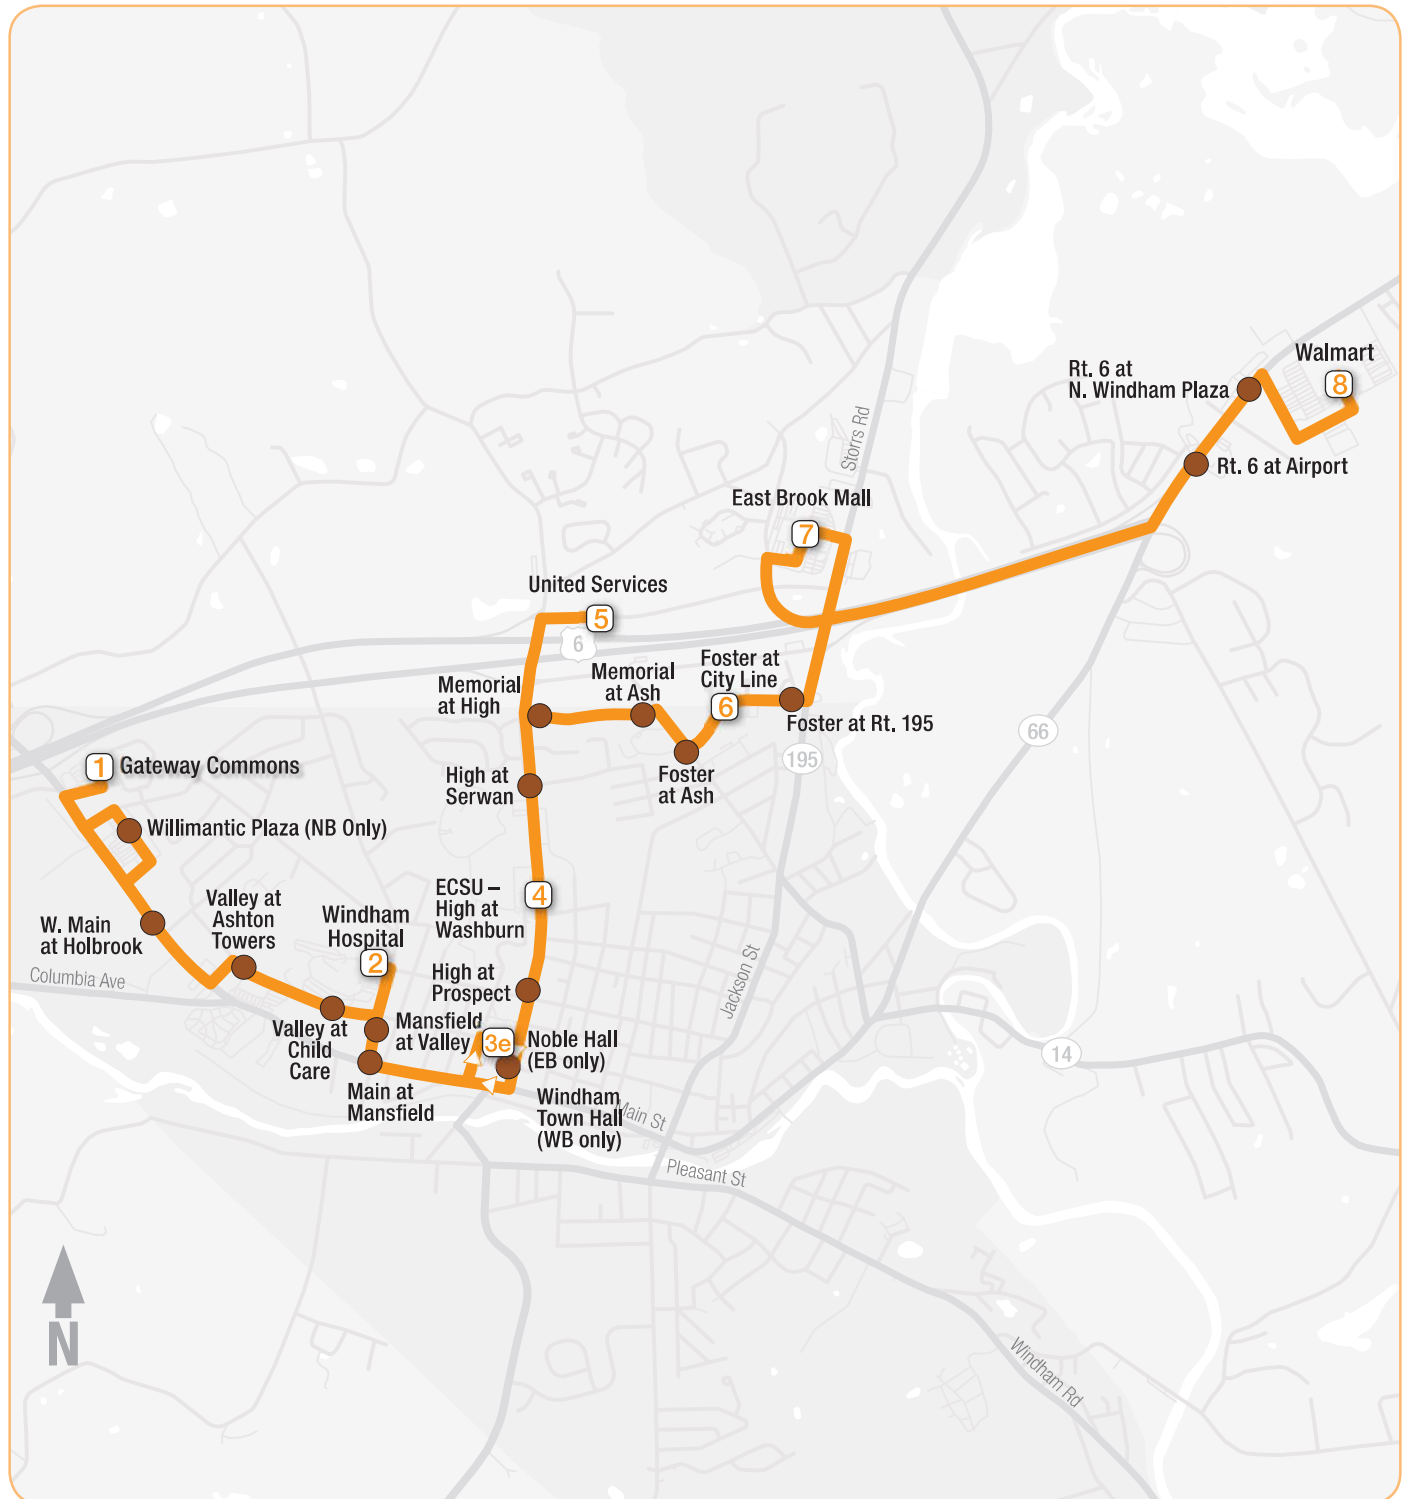

# 672 Willimantic Central – Local Route

## 672 Willimantic Central – Local Route

Monday thru Saturday

Eastbound	1	Gateway Commons (Depart)	8:32 AM	11:02 AM	1:32 PM	4:02 PM	Eastbound
	2	Windham Hospital	8:37 AM	11:07 AM	1:37 PM	4:07 PM	
	3e	Noble Hall (Eastbound only)	8:40 AM	11:10 AM	1:40 PM	4:10 PM	
	4	ECSU High St at Washburn St	8:43 AM	11:13 AM	1:43 PM	4:13 PM	
	5	United Services	8:46 AM	11:16 AM	1:46 PM	4:16 PM	
	6	Foster Drive at City Line	8:50 AM	11:20 AM	1:50 PM	4:20 PM	
	7	Eastbrook Mall	8:55 AM	11:25 AM	1:55 PM	4:25 PM	
	8	Walmart (Arrive)	9:02 AM	11:32 AM	2:02 PM	4:32 PM	
Westbound	8	Walmart (Depart)	9:10 AM	11:40 AM	2:10 PM	4:40 PM	Westbound
	7	East Brook Mall	9:16 AM	11:46 AM	2:16 PM	4:46 PM	
	6	Foster Drive at City Line	9:21 AM	11:51 AM	2:21 PM	4:51 PM	
	5	United Services	9:24 AM	11:54 AM	2:24 PM	4:54 PM	
	4	ECSU High St at Washburn St	9:27 AM	11:57 AM	2:27 PM	4:57 PM	
	2	Windham Hospital	9:33 AM	12:03 PM	2:33 PM	5:03 PM	
	1	Gateway Commons (Arrive)	9:39 AM	12:09 PM	2:39 PM	5:09 PM	

### Useful notes about service

- During the day one bus provides service that alternates between this route and the Willimantic East route. The buses change routes at Gateway Commons. Riders can move between the two routes at Gateway Commons which is the end of the line.
- Bicycles can be taken on the buses that serve this route.

### Connecting Services / Servicios de conexión

Willimantic East Route  
Storrs-Willimantic Route  
Willimantic-Danielson Route

Willimantic-Norwich (Route 32) Route  
CT Transit 918 Willimantic-Hartford Express Service