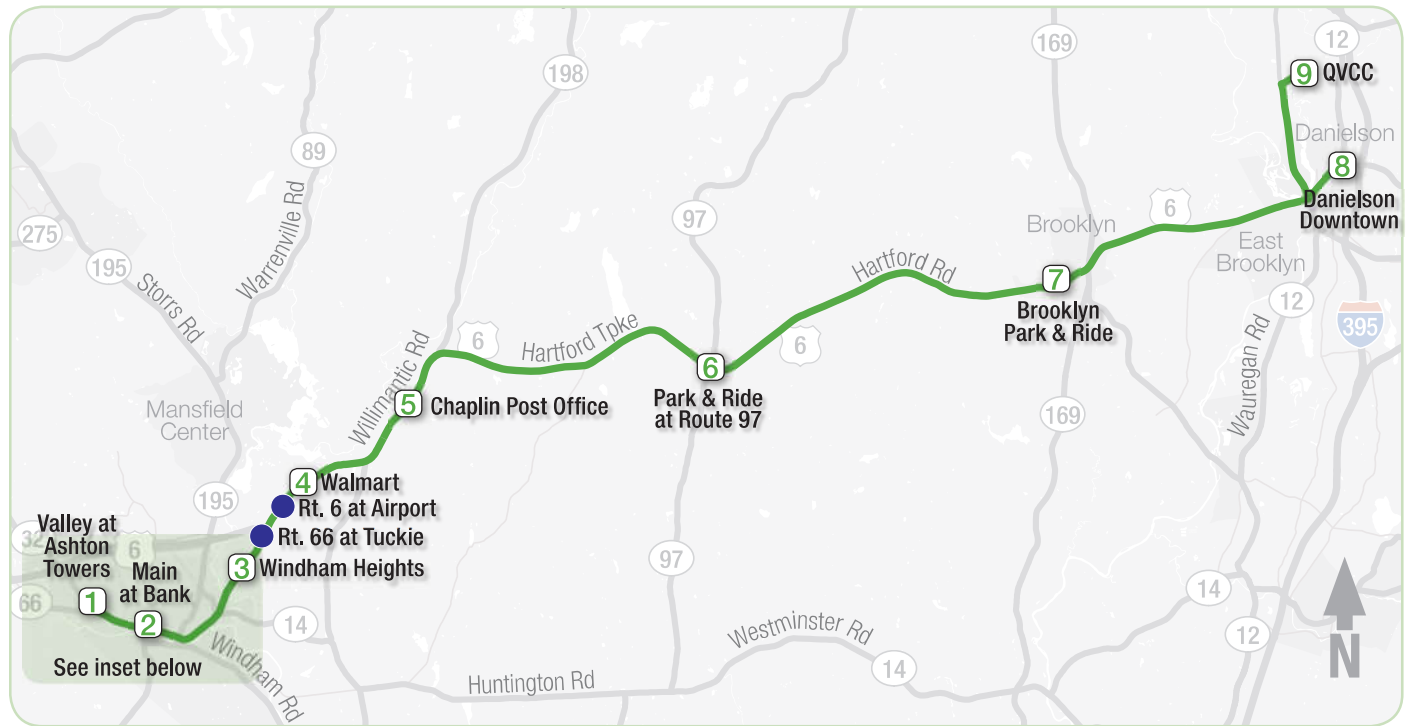

993 Willimantic-Danielson – Commuter Route

Looking to travel at another time?

Check out the carpool option from CT Rides to see if someone else is already driving at the same time and willing to take someone else.

Visit www.CTRides.com or download the "CT Rides" app

993 Willimantic-Danielson – Commuter Route

Weekdays

Eastbound	1	Valley St at Ashton Towers	7:45 AM	3:45 PM	Eastbound
	2	Main St at Bank St	7:50 AM	3:50 PM	
	3	Windham Heights	7:53 AM	3:53 PM	
	4	N. Windham Walmart	7:58 AM	3:58 PM	
	5	Chaplin Post Office	8:03 AM	4:03 PM	
	6	Park & Ride at Route 97	8:09 AM	4:09 PM	
	7	Brooklyn Park & Ride	8:16 AM	4:16 PM	
	8	Danielson Downtown	8:30 AM	4:30 PM	
	9	QVCC	8:38 AM	4:38 PM	
Westbound	7	Brooklyn Park & Ride	8:51 AM	4:51 PM	Westbound
	6	Park & Ride at Route 97	8:58 AM	4:58 PM	
	5	Chaplin Post Office	9:04 AM	5:04 PM	
	4	N. Windham Walmart	9:09 AM	5:09 PM	
	3	Windham Heights	9:14 AM	5:14 PM	
	2	Main St at Bank St	9:20 AM	5:20 PM	
	1	Valley St at Ashton Towers	9:25 AM	5:25 PM	

- This route provides easy connections to various locations including:
 - Quinebaug Valley Community College (QVCC) in Danielson
 - Courthouse in Danielson
 - Correctional Facility in Brooklyn
 - Department of Motor Vehicles in Willimantic
 - Social Security Office in Willimantic
- Connections to NECTD buses in Danielson
- Unfortunately bicycles cannot be taken on this route

- Esta ruta provee conexiones fáciles a varias localidades incluyendo:
 - Quinebaug Valley Community College (QVCC) en Danielson
 - Palacio de Justicia en Danielson
 - Instalación Correccional en Brooklyn
 - Departamento de Vehículos Motorizados en Willimantic
 - Oficina de Seguridad Social en Willimantic
- Conexiones a autobuses NECTD en Danielson
- Desafortunadamente, no pueden llevar bicicletas en esta ruta