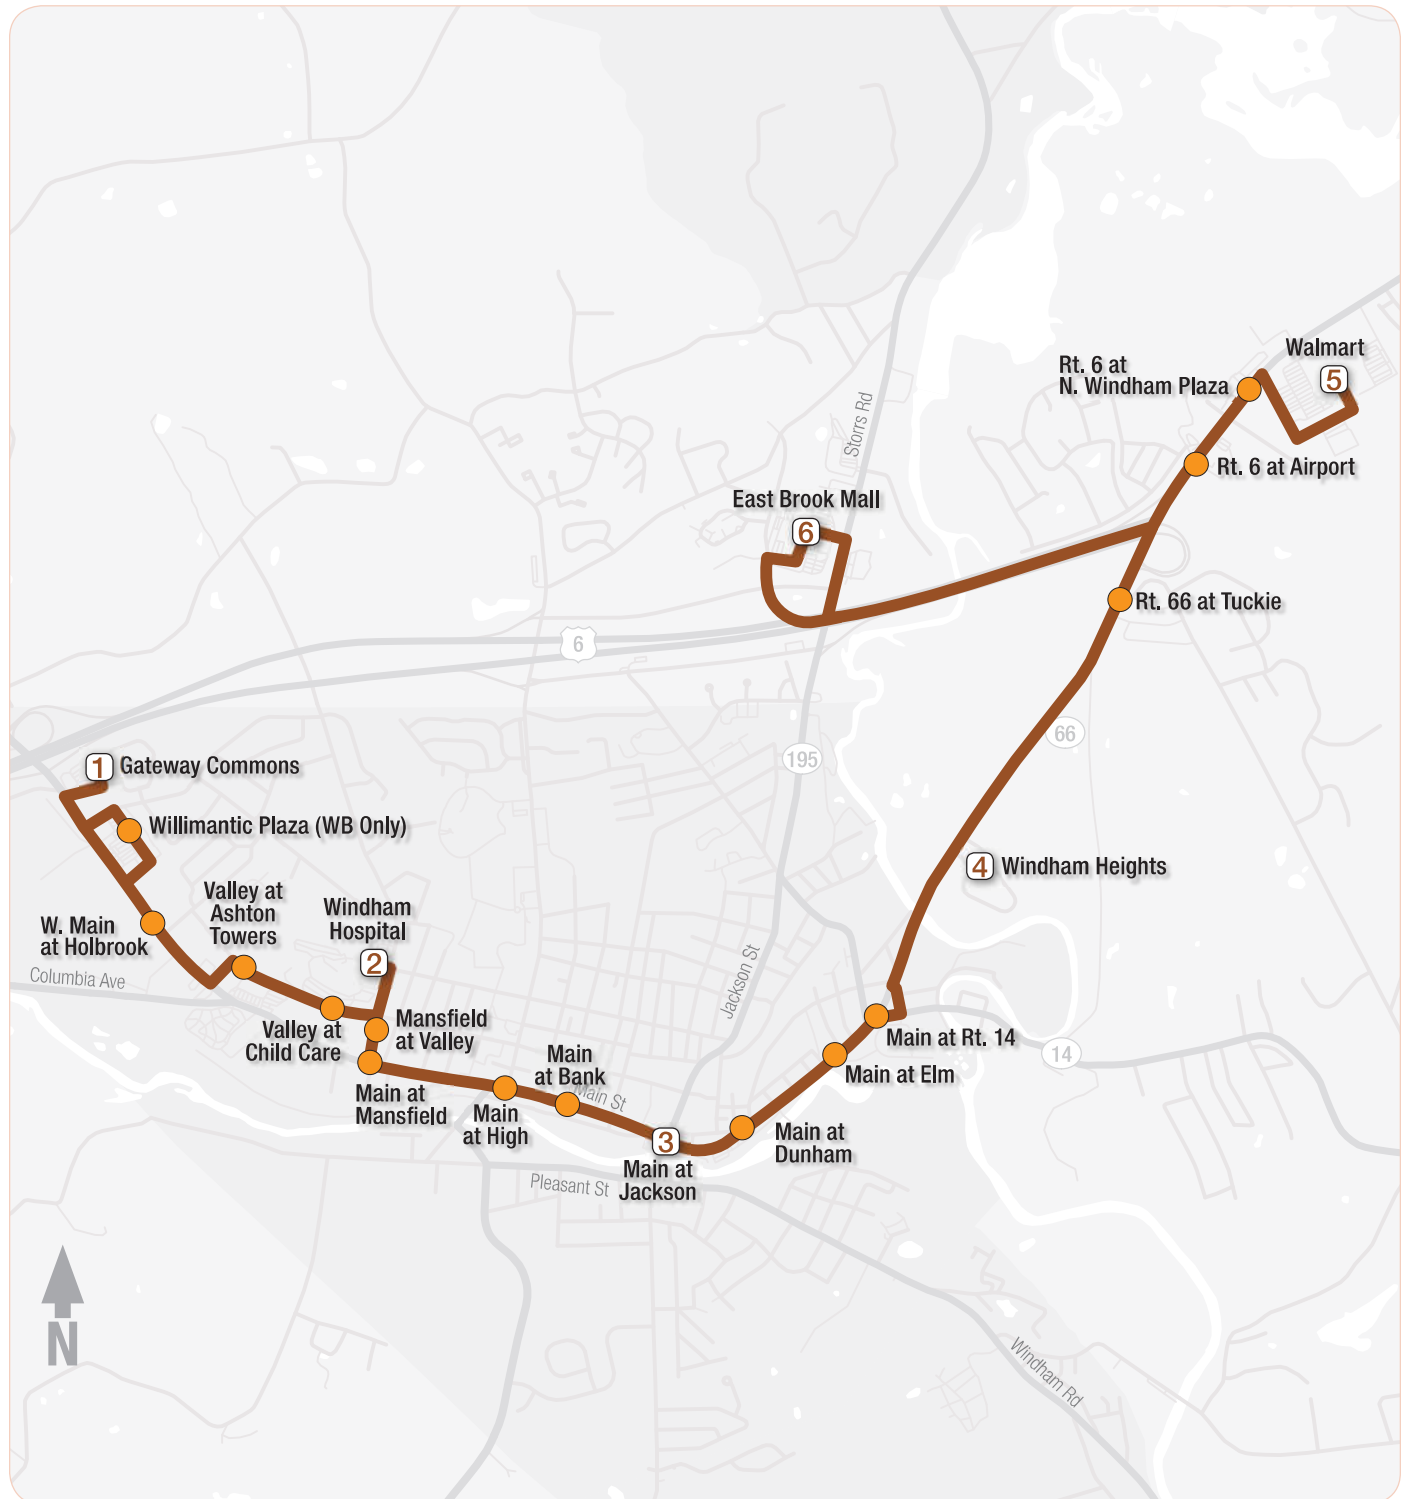

671 Willimantic East – Local Route

671 Willimantic East – Local Route

Monday thru Saturday

Eastbound	1	Gateway Commons (Depart)	6:00 AM	7:15 AM	9:45 AM	12:15 PM	2:45 PM	5:15 PM	6:30 PM	Eastbound
	2	Windham Hospital	6:06 AM	7:21 AM	9:51 AM	12:21 PM	2:51 PM	5:21 PM	6:36 PM	
	3	Main St at Jackson St	6:12 AM	7:27 AM	9:57 AM	12:27 PM	2:57 PM	5:27 PM	6:42 PM	
	4	Windham Heights	6:19 AM	7:34 AM	10:04 AM	12:34 PM	3:04 PM	5:34 PM	6:49 PM	
	5	Walmart (Arrive)	6:24 AM	7:39 AM	10:09 AM	12:39 PM	3:09 PM	5:39 PM	6:54 PM	
Westbound	5	Walmart (Depart)	6:36 AM	7:51 AM	10:21 AM	12:51 PM	3:21 PM	5:51 PM	7:06 PM	Westbound
	6	East Brook Mall	6:42 AM	7:57 AM	10:27 AM	12:57 PM	3:27 PM	5:57 PM	7:12 PM	
	4	Windham Heights	6:49 AM	8:04 AM	10:34 AM	1:04 PM	3:34 PM	6:04 PM	7:19 PM	
	3	Main St at Jackson St	6:56 AM	8:11 AM	10:41 AM	1:11 PM	3:41 PM	6:11 PM	7:26 PM	
	2	Windham Hospital	7:02 AM	8:17 AM	10:47 AM	1:17 PM	3:47 PM	6:17 PM	7:32 PM	
	1	Gateway Commons (Arrive)	7:09 AM	8:24 AM	10:54 AM	1:24 PM	3:54 PM	6:24 PM	7:39 PM	

- During the day one bus provides service that alternates between this route and the Willimantic Central route. The buses change routes at Gateway Commons. You can move between the two routes at Gateway Commons which is the end of the line.
- Bicycles can be taken on the buses that serve this route.

Opera

- 6 días a la semana – lunes a sábado
- No opera en los siguientes feriados: New Year's Day, Memorial Day, Independence Day, Labor Day, Thanksgiving y Christmas Day

Notas útiles del servicio

- Durante el día, un bus provee servicios que se alternan entre esta ruta y Willimantic Central. Los buses cambian rutas en Gateway Commons que es el final del día.
- Se pueden llevar bicicletas en los autobuses que sirven esta ruta.

Connecting Services / Servicios de conexión

Willimantic Central Route
Storrs-Willimantic Route
Willimantic-Danielson Route

Willimantic-Norwich (Route 32) Route
CT Transit 918 Willimantic-Hartford Express Service