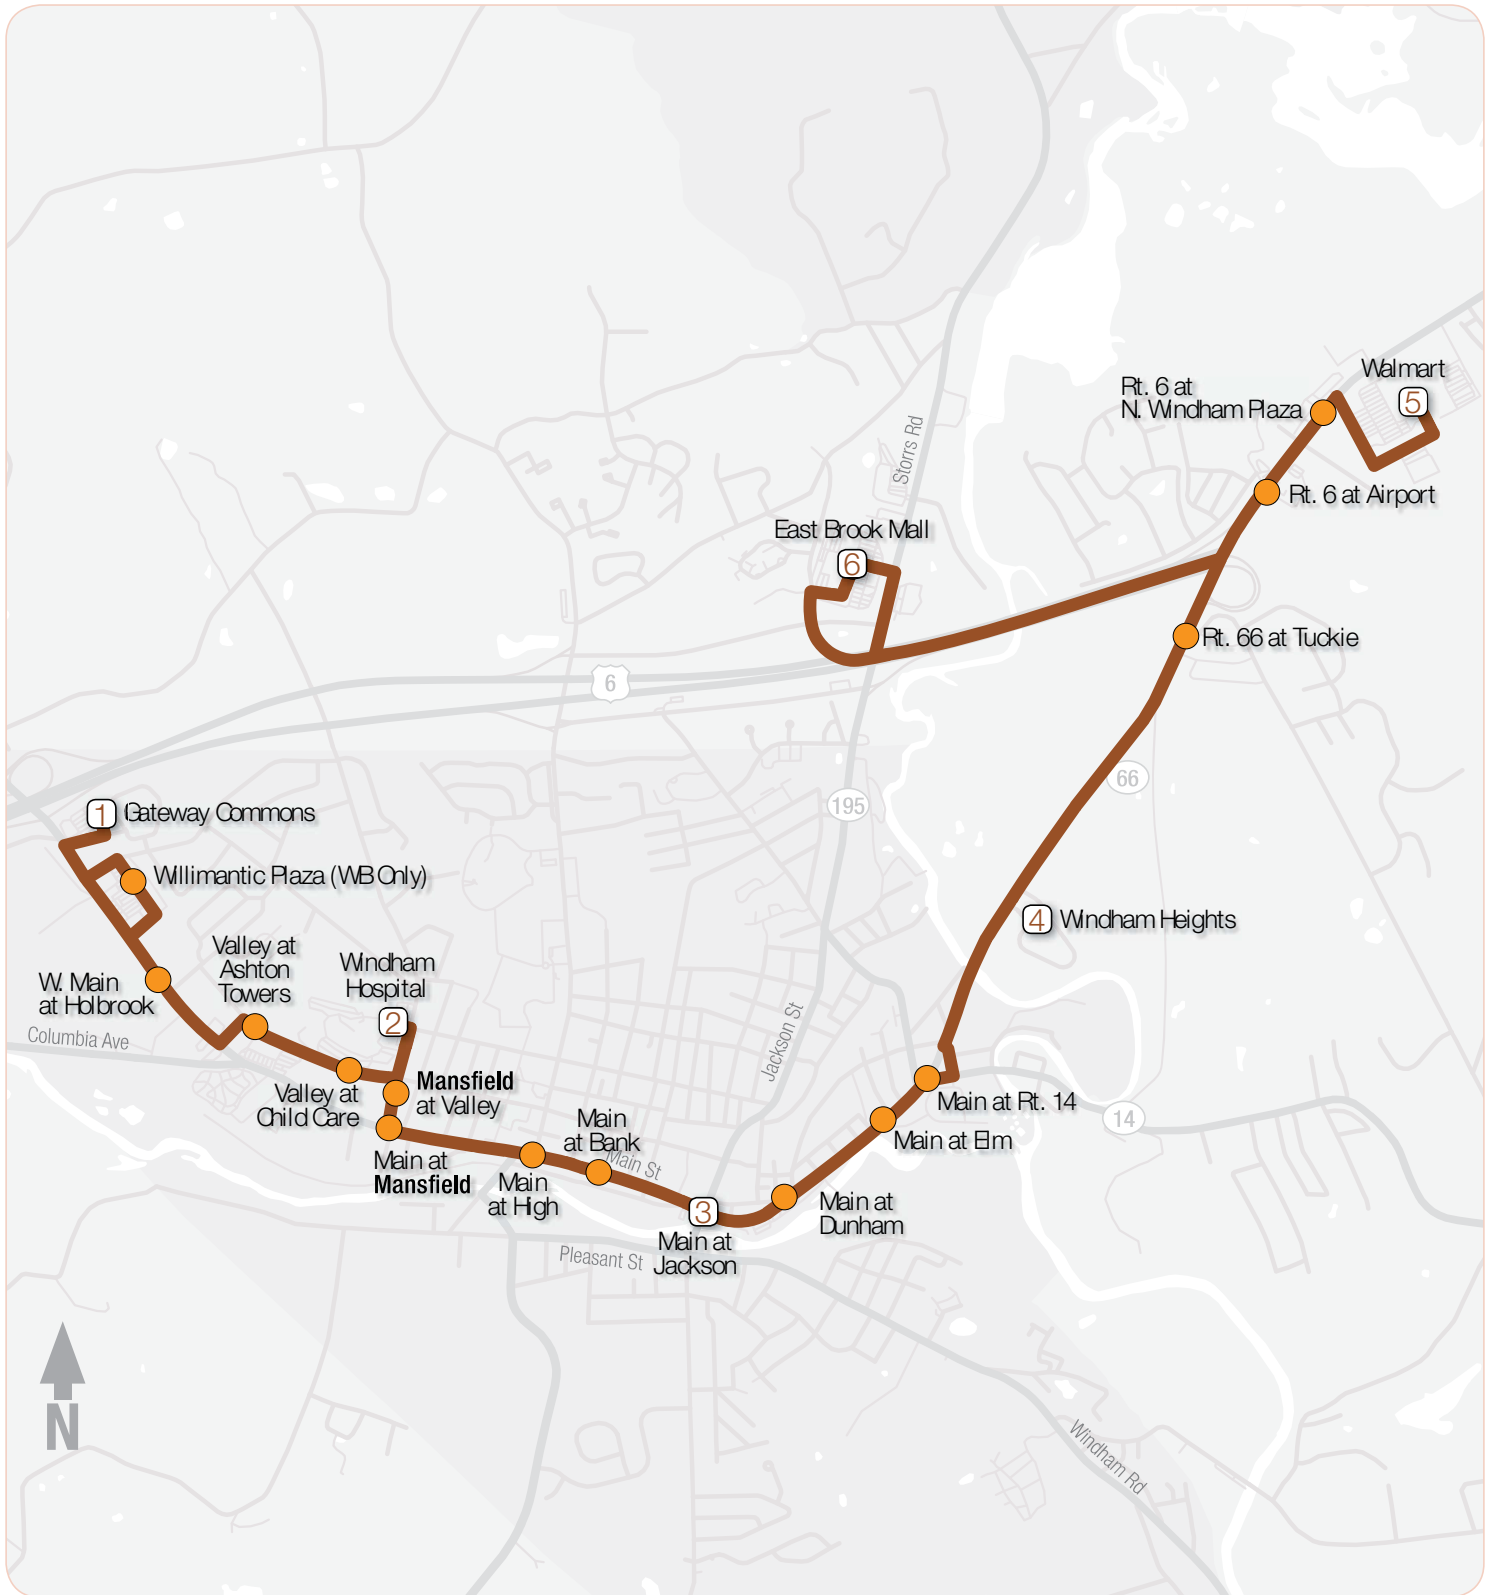

# 671 Willimantic East – Local Route

Bus directions and tracking available on:

## 671 Willimantic East – Local Route

Monday thru Saturday

Eastbound	1	Gateway Commons (Depart)	6:00 AM	7:15 AM	9:45 AM	12:15 PM	2:45 PM	5:15 PM	6:30 PM	Eastbound
	2	Windham Hospital	6:06 AM	7:21 AM	9:51 AM	12:21 PM	2:51 PM	5:21 PM	6:36 PM	
	3	Main St at Jackson St	6:12 AM	7:27 AM	9:57 AM	12:27 PM	2:57 PM	5:27 PM	6:42 PM	
	4	Windham Heights	6:19 AM	7:34 AM	10:04 AM	12:34 PM	3:04 PM	5:34 PM	6:49 PM	
	5	Walmart (Arrive)	6:24 AM	7:39 AM	10:09 AM	12:39 PM	3:09 PM	5:39 PM	6:54 PM	
Westbound	5	Walmart (Depart)	6:36 AM	7:51 AM	10:21 AM	12:51 PM	3:21 PM	5:51 PM	7:06 PM	Westbound
	6	East Brook Mall	6:42 AM	7:57 AM	10:27 AM	12:57 PM	3:27 PM	5:57 PM	7:12 PM	
	4	Windham Heights	6:49 AM	8:04 AM	10:34 AM	1:04 PM	3:34 PM	6:04 PM	7:19 PM	
	3	Main St at Jackson St	6:56 AM	8:11 AM	10:41 AM	1:11 PM	3:41 PM	6:11 PM	7:26 PM	
	2	Windham Hospital	7:02 AM	8:17 AM	10:47 AM	1:17 PM	3:47 PM	6:17 PM	7:32 PM	
	1	Gateway Commons (Arrive)	7:09 AM	8:24 AM	10:54 AM	1:24 PM	3:54 PM	6:24 PM	7:39 PM	

### Useful notes about service

- During the day one bus provides service that alternates between this route and the Willimantic Central route. The buses change routes at Gateway Commons. You can move between the two routes at Gateway Commons which is the end of the line.
- Bicycles can be taken on the buses that serve this route.

### Connecting Services / Servicios de conexión

Willimantic Central Route  
Storrs-Willimantic Route  
Willimantic-Danielson Route

Willimantic-Norwich (Route 32) Route  
CT Transit 918 Willimantic-Hartford Express Service