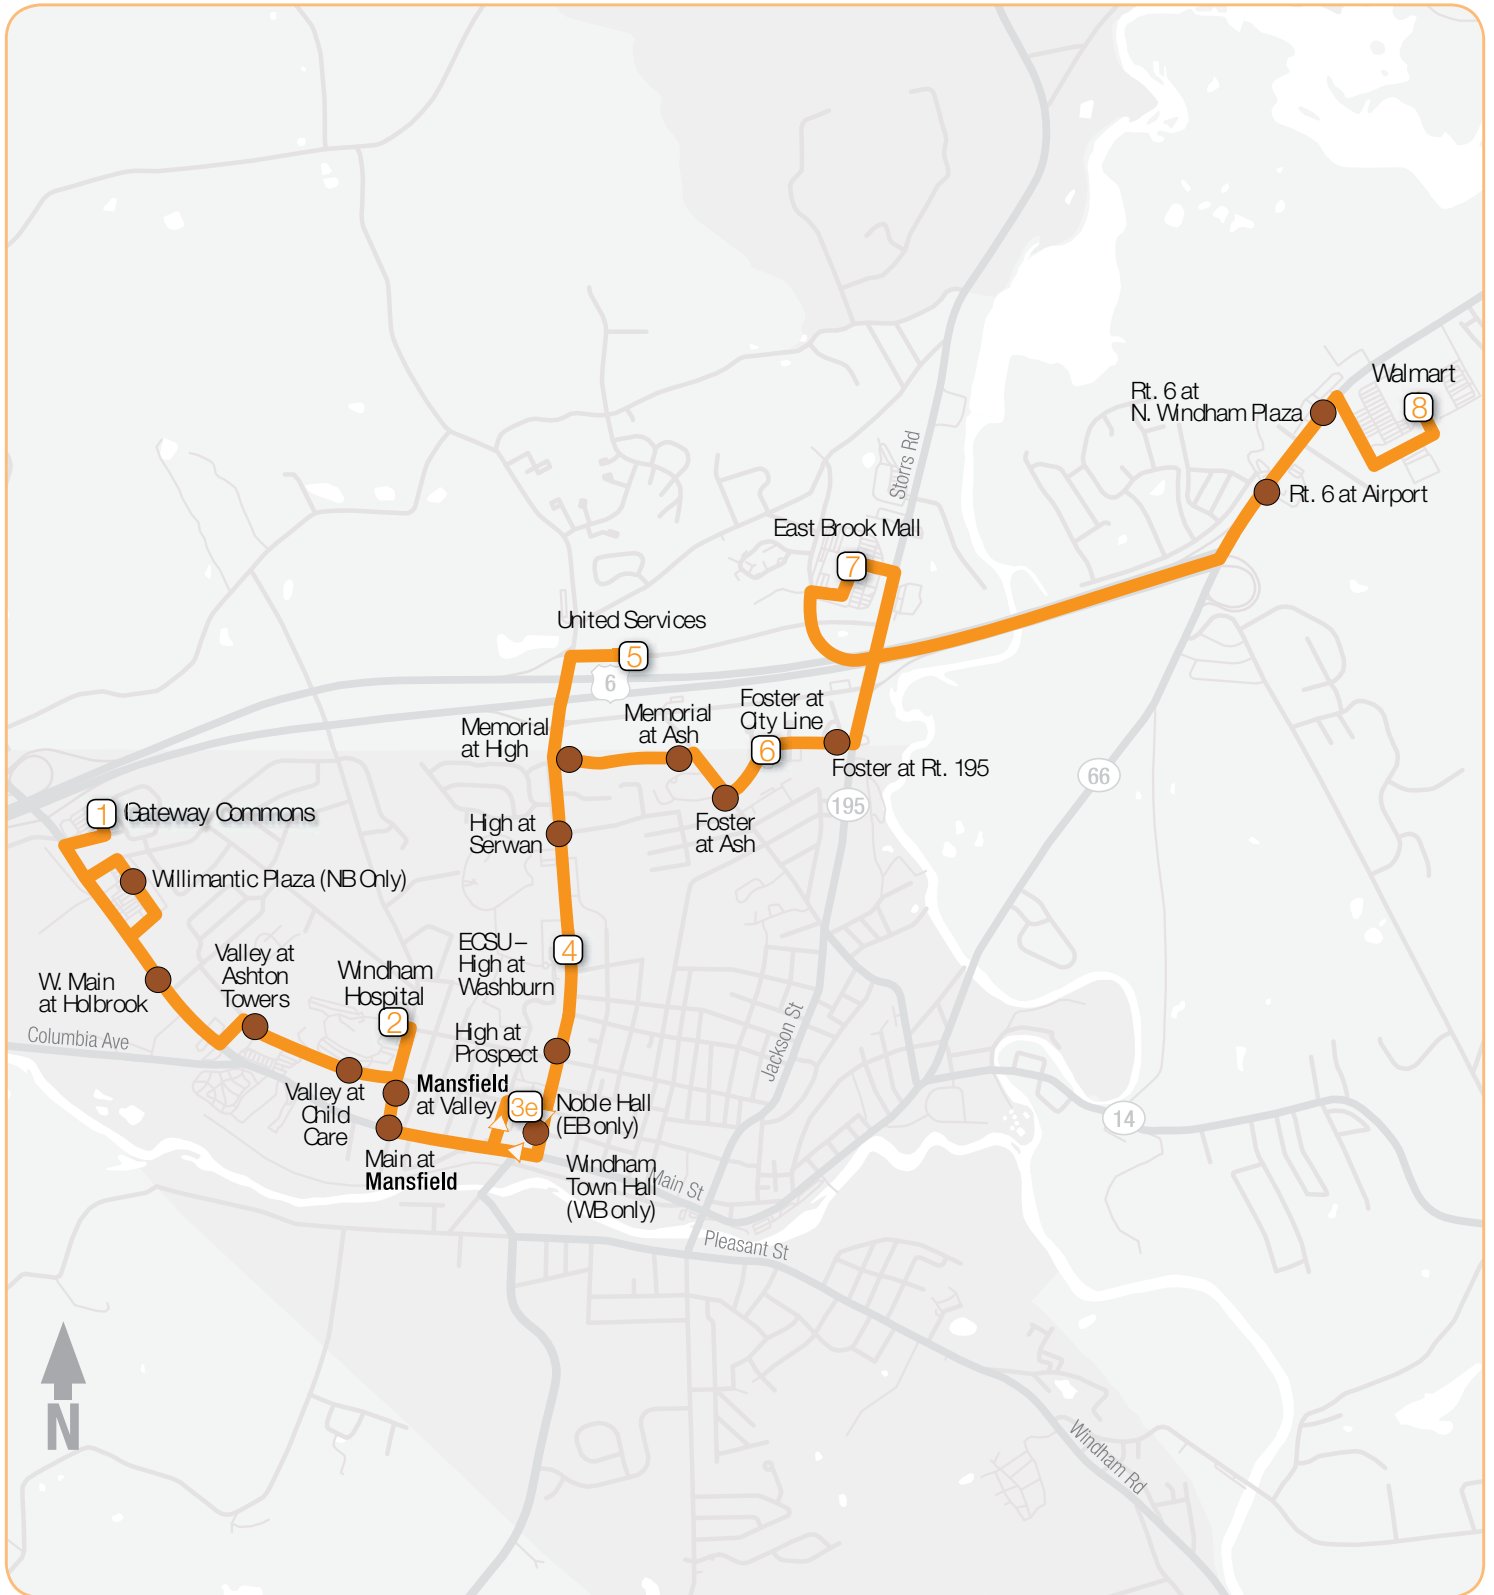

# 672 Willimantic Central – Local Route

Bus directions and tracking available on:

## 672 Willimantic Central – Local Route

Monday thru Saturday

Eastbound	1	Gateway Commons (Depart)	8:32 AM	11:02 AM	1:32 PM	4:02 PM	Eastbound
	2	Windham Hospital	8:37 AM	11:07 AM	1:37 PM	4:07 PM	
	3e	Noble Hall (Eastbound only)	8:40 AM	11:10 AM	1:40 PM	4:10 PM	
	4	ECSU High St at Washburn St	8:43 AM	11:13 AM	1:43 PM	4:13 PM	
	5	United Services	8:46 AM	11:16 AM	1:46 PM	4:16 PM	
	6	Foster Drive at City Line	8:50 AM	11:20 AM	1:50 PM	4:20 PM	
	7	Eastbrook Mall	8:55 AM	11:25 AM	1:55 PM	4:25 PM	
	8	Walmart (Arrive)	9:02 AM	11:32 AM	2:02 PM	4:32 PM	
Westbound	8	Walmart (Depart)	9:10 AM	11:40 AM	2:10 PM	4:40 PM	Westbound
	7	East Brook Mall	9:16 AM	11:46 AM	2:16 PM	4:46 PM	
	6	Foster Drive at City Line	9:21 AM	11:51 AM	2:21 PM	4:51 PM	
	5	United Services	9:24 AM	11:54 AM	2:24 PM	4:54 PM	
	4	ECSU High St at Washburn St	9:27 AM	11:57 AM	2:27 PM	4:57 PM	
	2	Windham Hospital	9:33 AM	12:03 PM	2:33 PM	5:03 PM	
	1	Gateway Commons (Arrive)	9:39 AM	12:09 PM	2:39 PM	5:09 PM	

### Useful notes about service

- During the day one bus provides service that alternates between this route and the Willimantic East route. The buses change routes at Gateway Commons. Riders can move between the two routes at Gateway Commons which is the end of the line.
- Bicycles can be taken on the buses that serve this route.

### Connecting Services / Servicios de conexión

Willimantic East Route  
Storrs-Willimantic Route  
Willimantic-Danielson Route

Willimantic-Norwich (Route 32) Route  
CT Transit 918 Willimantic-Hartford Express Service