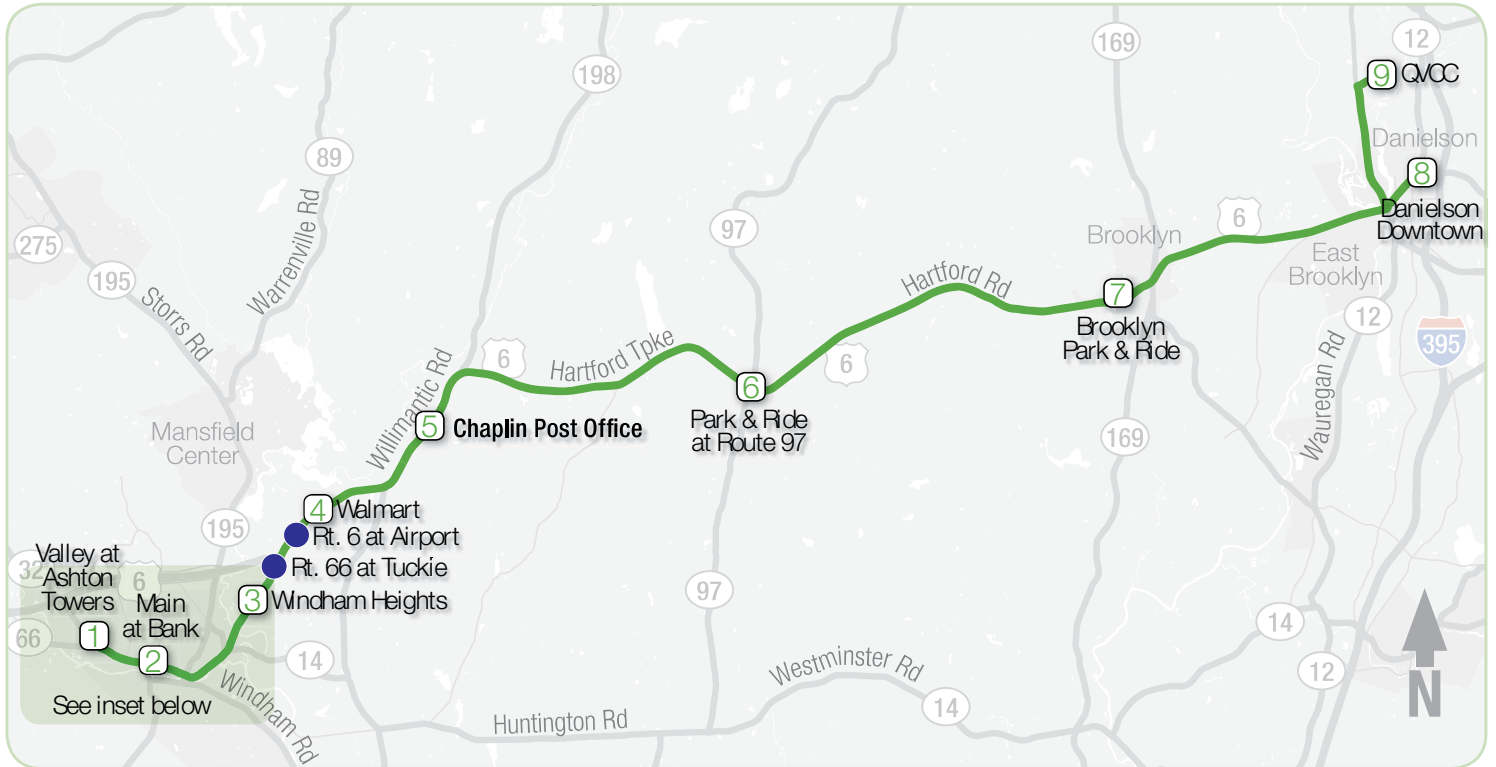

993 Willimantic-Danielson – Commuter Route

Looking to travel at another time?

Check out the carpool option from CT Rides to see if someone else is already driving at the same time and willing to take someone else. Visit www.CTRides.com or download the "CT Rides" app

CT rides

Bus directions and tracking available on:

993 Willimantic-Danielson – Commuter Route

Weekdays

Eastbound	1	Valley St at Ashton Towers	7:45 AM	3:45 PM	Eastbound
	2	Main St at Bank St	7:50 AM	3:50 PM	
	3	Windham Heights	7:53 AM	3:53 PM	
	4	N. Windham Walmart	7:58 AM	3:58 PM	
	5	Chaplin Post Office	8:03 AM	4:03 PM	
	6	Park & Ride at Route 97	8:09 AM	4:09 PM	
	7	Brooklyn Park & Ride	8:16 AM	4:16 PM	
	8	Danielson Downtown	8:30 AM	4:30 PM	
	9	QVCC	8:38 AM	4:38 PM	
Westbound	7	Brooklyn Park & Ride	8:51 AM	4:51 PM	Westbound
	6	Park & Ride at Route 97	8:58 AM	4:58 PM	
	5	Chaplin Post Office	9:04 AM	5:04 PM	
	4	N. Windham Walmart	9:09 AM	5:09 PM	
	3	Windham Heights	9:14 AM	5:14 PM	
	2	Main St at Bank St	9:20 AM	5:20 PM	
	1	Valley St at Ashton Towers	9:25 AM	5:25 PM	

- This route provides easy connections to various locations including:
 - Quinebaug Valley Community College (QVCC) in Danielson
 - Courthouse in Danielson
 - Correctional Facility in Brooklyn
 - Department of Motor Vehicles in Willimantic
 - Social Security Office in Willimantic
- Connections to NECTD buses in Danielson
- Unfortunately bicycles cannot be taken on this route

- Esta ruta provee conexiones fáciles a varias localidades incluyendo:
 - Quinebaug Valley Community College (QVCC) en Danielson
 - Palacio de Justicia en Danielson
 - Instalación Correccional en Brooklyn
 - Departamento de Vehículos Motorizados en Willimantic
 - Oficina de Seguridad Social en Willimantic
- Conexiones a autobuses NECTD en Danielson
- Desafortunadamente, no pueden llevar bicicletas en esta ruta