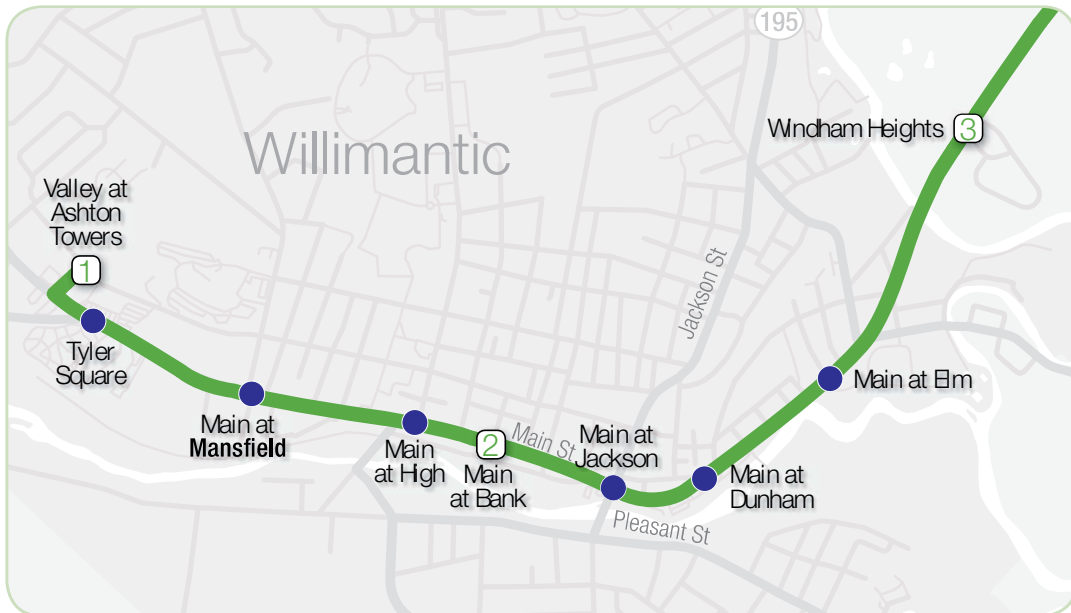

993 Willimantic-Danielson – Commuter Route

Looking to travel at another time?

Check out the carpool option from CT Rides to see if someone else is already driving at the same time and willing to take someone else. Visit www.CTRides.com or download the "CT Rides" app

CT rides

Bus directions and tracking available on:

993 Willimantic-Danielson – Commuter Route

Weekdays

Eastbound	1	Valley St at Ashton Towers	7:45 AM	3:45 PM	Eastbound
	2	Main St at Bank St	7:50 AM	3:50 PM	
	3	Windham Heights	7:53 AM	3:53 PM	
	4	N. Windham Walmart	7:58 AM	3:58 PM	
	5	Chaplin Post Office	8:03 AM	4:03 PM	
	6	Park & Ride at Route 97	8:09 AM	4:09 PM	
	7	Brooklyn Park & Ride	8:16 AM	4:16 PM	
	8	Danielson Downtown	8:30 AM	4:30 PM	
	9	QVCC	8:38 AM	4:38 PM	
Westbound	7	Brooklyn Park & Ride	8:51 AM	4:51 PM	Westbound
	6	Park & Ride at Route 97	8:58 AM	4:58 PM	
	5	Chaplin Post Office	9:04 AM	5:04 PM	
	4	N. Windham Walmart	9:09 AM	5:09 PM	
	3	Windham Heights	9:14 AM	5:14 PM	
	2	Main St at Bank St	9:20 AM	5:20 PM	
	1	Valley St at Ashton Towers	9:25 AM	5:25 PM	

- This route provides easy connections to various locations including:
 - Quinebaug Valley Community College (QVCC) in Danielson
 - Courthouse in Danielson
 - Correctional Facility in Brooklyn
 - Department of Motor Vehicles in Willimantic
 - Social Security Office in Willimantic
- Connections to NECTD buses in Danielson
- Unfortunately bicycles cannot be taken on this route

- Esta ruta provee conexiones fáciles a varias localidades incluyendo:
 - Quinebaug Valley Community College (QVCC) en Danielson
 - Palacio de Justicia en Danielson
 - Instalación Correccional en Brooklyn
 - Departamento de Vehículos Motorizados en Willimantic
 - Oficina de Seguridad Social en Willimantic
- Conexiones a autobuses NECTD en Danielson
- Desafortunadamente, no pueden llevar bicicletas en esta ruta