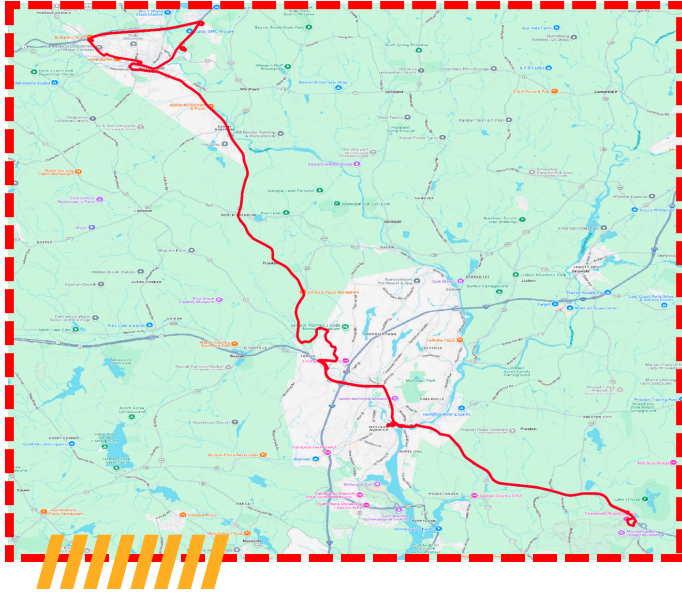

TIMEPOINTS

991 Willimantic - Norwich Run 1 and 6

OUTBOUND

991 Willimantic - Norwich																							
Days	Run No.	Gateway Commons	Windham Heights	Windham Intermodal Transportation Centre: Meadow St.	Main at High (WB)	Bridge St Plaza	Salvation Army of Willimantic	Park St. & Pleasant St. (EB)	Tri-County Memorial	Apollo Pizza (SB)	Windham Road (Route 32)	Kahn Tractor & Equipment	Franklin Turnpike (Route 32) and Avery Lane	Holmgren Subaru	Norwich Business Park	Fed EX	Nordson EFD	Washington St at Mohegan Rd (SB)	Washington St at Sachem (SB)	Norwich Transportation Center	Pistol Pete's Bar & Grill	Lu-macs Plaza (EB)	Foxwoods - Great Cedar Entrance
Intervals		15	16	9	1	1	1	1	1	2	2	3	4	3	3	2	1	6	2	4	7	6	6
Mon-Sun	1	5:15	5:31	5:40	5:41	5:42	5:43	5:44	5:45	5:47	5:49	5:52	5:56	5:59	6:02	6:04	6:05	6:11	6:13	6:17	6:24	6:30	6:36
Mon-Sun	6	22:40	22:56	23:05	23:06	23:07	23:08	23:09	23:10	23:12	23:14	23:17	23:21	23:24	23:27	23:29	23:30	23:36	23:38	23:42	23:49	23:55	0:01

Note: Run 6, with service to 991, has drop-off points within a 3/4 mile radius along the 991 route in the Willimantic and Windham areas.