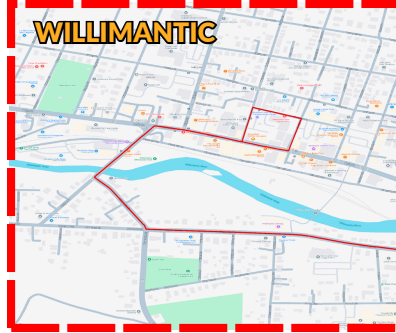

TIMEPOINTS

991 Willimantic - Norwich Runs 2, 3, 4, and 5

RETURN

991 Willimantic - Norwich																					
Days	Run No.	Foxwoods - Great Cedar Entrance	Lu-macs Plaza (WB)	Superior Auto	Norwich Transportation Center	Washington St at Sachem Rd (NB)	Washington St at Mohegan Rd (SB)	Nordson EFD	Fed EX	Norwich Business Park	Allegiance Truck Franklin	Franklin Turnpike (Route 32) and Avery Lane	Smith Jeep	Windham Road (Route 32)	Apollo Pizza (NB)	Tri County Memorials (WB)	Park St. & Pleasant St. (WB)	Willimantic Armory	Bridge St Plaza	Main at High (EB)	Windham Intermodal Transportation Centre: Meadow St.
Intervals		6	7	7	6	3	1	3	2	1	3	3	4	3	2	2	1	1	1	1	1
Mon-Sun	2	8:56	9:03	9:10	9:16	9:19	9:20	9:23	9:25	9:26	9:29	9:32	9:36	9:39	9:41	9:43	9:44	9:45	9:46	9:47	9:48
Mon-Sun	3	11:16	11:23	11:30	11:36	11:39	11:40	11:43	11:45	11:46	11:49	11:52	11:56	11:59	12:01	12:03	12:04	12:05	12:06	12:07	12:08
Mon-Sun	4	15:56	16:03	16:10	16:16	16:19	16:20	16:23	16:25	16:26	16:29	16:32	16:36	16:39	16:41	16:43	16:44	16:45	16:46	16:47	16:48
Mon-Sun	5	18:16	18:23	18:30	18:36	18:39	18:40	18:43	18:45	18:46	18:49	18:52	18:56	18:59	19:01	19:03	19:04	19:05	19:06	19:07	19:08