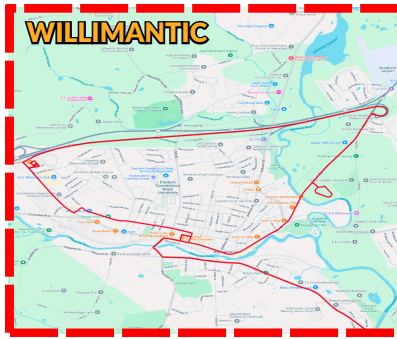

TIMEPOINTS

991 Willimantic - Norwich Run 1 and 6

OUTBOUND

991 Willimantic - Norwich																							
Days	Run No.	Gateway Commons	Windham Heights	Windham Intermodal Transportation Centre: Meadow St.	Main at High (WB)	Bridge St Plaza	Salvation Army of Willimantic	Park St. & Pleasant St. (EB)	Tri-County Memorial	Apollo Pizza (SB)	Windham Road (Route 32)	Kahn Tractor & Equipment	Franklin Turnpike (Route 32) and Avery Lane	Holmgren Subaru	Norwich Business Park	Fed EX	Nordson EFD	Washington St at Mohegan Rd (SB)	Washington St at Sachem (SB)	Norwich Transportation Center	Pistol Pete's Bar & Grill	Lu-macs Plaza (EB)	Foxwoods - Great Cedar Entrance
Intervals		15	16	9	1	1	1	1	1	2	2	3	4	3	3	2	1	6	2	4	7	6	6
Mon-Sun	1	5:15	5:31	5:40	5:41	5:42	5:43	5:44	5:45	5:47	5:49	5:52	5:56	5:59	6:02	6:04	6:05	6:11	6:13	6:17	6:24	6:30	6:36
Mon-Sun	6	22:40	22:56	23:05	23:06	23:07	23:08	23:09	23:10	23:12	23:14	23:17	23:21	23:24	23:27	23:29	23:30	23:36	23:38	23:42	23:49	23:55	0:01

Note: Run 6, with service to 991, has drop-off points within a 3/4 mile radius along the 991 route in the Willimantic and Windham areas.