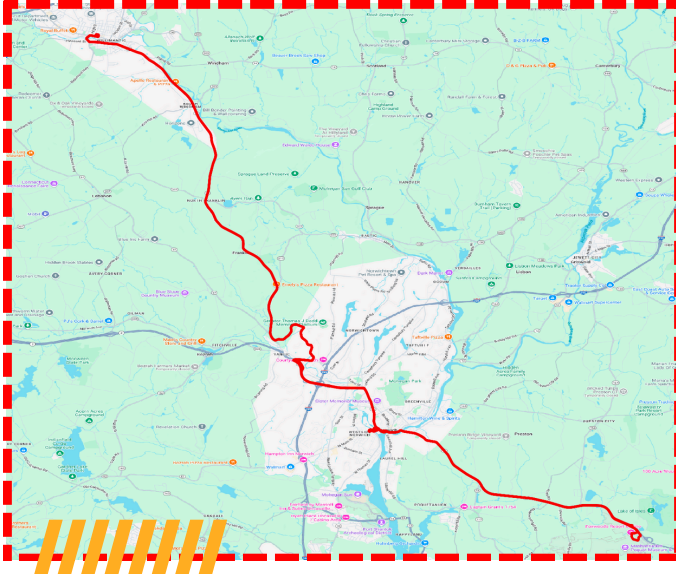

TIMEPOINTS

991 Willimantic - Norwich Run 1 and 6

RETURN

991 Willimantic - Norwich																							
Days	Run No.	Foxwoods - Great Cedar Entrance	Lu-macs Plaza (WB)	Superior Auto	Norwich Transportation Center	Washington St at Sacher Rd (NB)	Washington St at Mohegan Rd (SB)	Nordson EFD	Fed EX	Norwich Business Park	Allegiance Truck Franklin	Franklin Turnpike (Route 32) and Avery Lane	Smith Jeep	Windham Road (Route 32)	Apollo Pizza (NB)	Tri County Memorials (WB)	Park St. & Pleasant St. (WB)	Willimantic Armory	Bridge St Plaza	Main at High (EB)	Windham Intermodal Transportation Centre: Meadow St.	Gateway Commons	Windham Heights
Intervals		6	7	7	6	3	1	3	2	1	3	3	4	3	2	2	1	1	1	1			
Mon-Sun	1	6:36	6:43	6:50	6:56	6:59	7:00	7:03	7:05	7:06	7:09	7:12	7:16	7:19	7:21	7:23	7:24	7:25	7:26	7:27	7:28		
Mon-Sun	6	0:01	0:08	0:15	0:21	0:24	0:25	0:28	0:30	0:31	0:34	0:37	0:41	0:44	0:46	0:48	0:49	0:50	0:51	0:52	0:53	DROP OFF REQUEST	DROP OFF REQUEST

Note: Run 6 of the 991 Willimantic-Norwich Route offers drop-off points within a 3/4 mile radius along the route in the Willimantic and Windham areas.