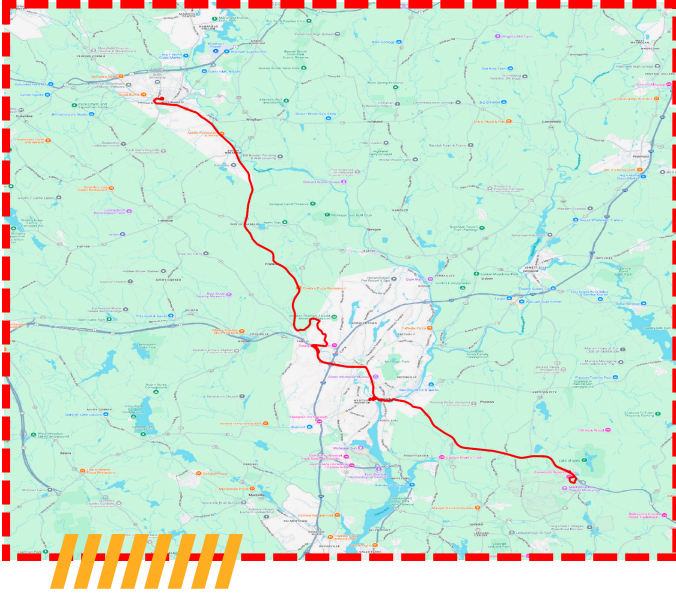

TIMEPOINTS

991 Willimantic - Norwich Runs 2, 3, 4, and 5

RETURN

991 Willimantic - Norwich																					
Days	Run No.	Foxwoods - Great Cedar Entrance	Lu-macs Plaza (WB)	Superior Auto	Norwich Transportation Center	Washington St at Sachem Rd (NB)	Washington St at Mohegan Rd (SB)	Nordson EFD	Fed EX	Norwich Business Park	Allegiance Truck Franklin	Franklin Turnpike (Route 32) and Avery Lane	Smith Jeep	Windham Road (Route 32)	Apollo Pizza (NB)	Tri County Memorials (WB)	Park St. & Pleasant St. (WB)	Willimantic Armory	Bridge St Plaza	Main at High (EB)	Windham Intermodal Transportation Centre: Meadow St.
Intervals		6	7	7	6	3	1	3	2	1	3	3	4	3	2	2	1	1	1	1	1
Mon-Sun	2	8:56	9:03	9:10	9:16	9:19	9:20	9:23	9:25	9:26	9:29	9:32	9:36	9:39	9:41	9:43	9:44	9:45	9:46	9:47	9:48
Mon-Sun	3	11:16	11:23	11:30	11:36	11:39	11:40	11:43	11:45	11:46	11:49	11:52	11:56	11:59	12:01	12:03	12:04	12:05	12:06	12:07	12:08
Mon-Sun	4	15:56	16:03	16:10	16:16	16:19	16:20	16:23	16:25	16:26	16:29	16:32	16:36	16:39	16:41	16:43	16:44	16:45	16:46	16:47	16:48
Mon-Sun	5	18:16	18:23	18:30	18:36	18:39	18:40	18:43	18:45	18:46	18:49	18:52	18:56	18:59	19:01	19:03	19:04	19:05	19:06	19:07	19:08