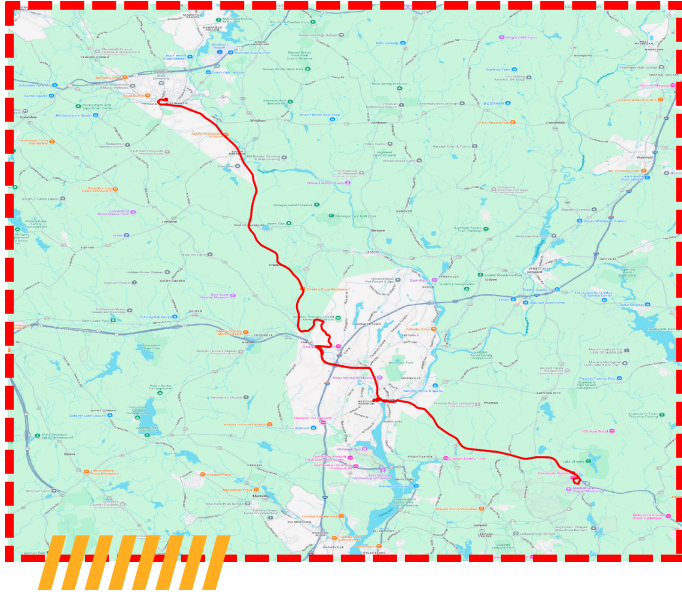

TIMEPOINTS

991 Willimantic - Norwich Runs 2, 3, 4, and 5

OUTBOUND

991 Willimantic - Norwich																							
Days	Run No.	Gateway Commons	Windham Heights	Windham Intermodal Transportation Centre: Meadow St.	Main at High (WB)	Bridge St Plaza	Salvation Army of Willimantic	Park St. & Pleasant St. (EB)	Tri-County Memorial	Apollo Pizza (SB)	Windham Road (Route 32)	Kahn Tractor & Equipment	Franklin Turnpike (Route 32) and Avery Lane	Holmgren Subaru	Norwich Business Park	Fed EX	Nordson EFD	Washington St at Mohegan Rd (SB)	Washington St at Sachem (SB)	Norwich Transportation Center	Pistol Pete's Bar & Grill	Lu-macs Plaza (EB)	Foxwoods - Great Cedar Entrance
Intervals		15	16	9	1	1	1	1	1	2	2	3	4	3	3	2	1	6	2	4	7	6	6
Mon-Sun	2	-	-	8:00	8:01	8:02	8:03	8:04	8:05	8:07	8:09	8:12	8:16	8:19	8:22	8:24	8:25	8:31	8:33	8:37	8:44	8:50	8:56
Mon-Sun	3	-	-	10:20	10:21	10:22	10:23	10:24	10:25	10:27	10:29	10:32	10:36	10:39	10:42	10:44	10:45	10:51	10:53	10:57	11:04	11:10	11:16
Mon-Sun	4	-	-	15:00	15:01	15:02	15:03	15:04	15:05	15:07	15:09	15:12	15:16	15:19	15:22	15:24	15:25	15:31	15:33	15:37	15:44	15:50	15:56
Mon-Sun	5	-	-	17:20	17:21	17:22	17:23	17:24	17:25	17:27	17:29	17:32	17:36	17:39	17:42	17:44	17:45	17:51	17:53	17:57	18:04	18:10	18:16